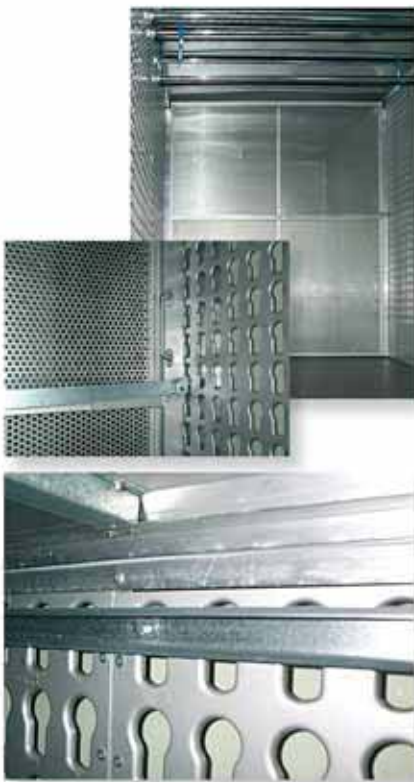

PARTING WALLS AND PARTING GRIDS

WISTRA parting wall and grates are produced according to customers' individual requirements and application. They may take over different tasks:

- local partition by means of frame and tarpaulin
- local partition by means of hole sheet panel guided by rolls and upward tilting
- parting grates as cargo control

Available in every dimension

Parting grids

Mechanical Protection

already successfully used by Messrs

MEYER & MEYER
INTERNATIONALE SPEDITEURE

... genau die!