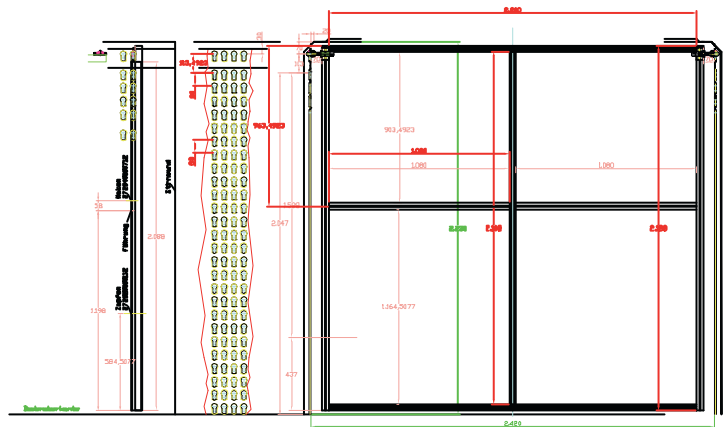

PARTING WALLS AND PARTING GRIDS

WISTRA parting wall and grates are produced according to customers' individual requirements and application. They may take over different tasks:

- local partition by means of frame and tarpaulin
- local partition by means of hole sheet panel guided by rolls and upward tilting
- parting grates as cargo control

Available in every dimension

Parting grids

Mechanical Protection

already successfully used by Messrs

MEYER & MEYER
INTERNATIONALE SPEDITEURE

... genau die!