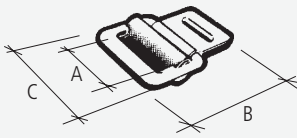

CLAMP LOCKS

Textile Protection

A = Webbing Width
B = Length
C = Width

Clamp Lock 50 mm

Order-No.: 12 907 00 000 12

webbing width: 50 mm
total length: 76 mm
total width: 60 mm
breaking strength: 1.000 daN

Clamp Lock 25 mm

Order-No.: 12 605 00 000 13

webbing width: 25 mm
total length: 64 mm
total width: 35 mm
breaking strength: 680 daN

Buckle 50 mm Vinyl coated

Order-No.: 12 806 00 000 16

webbing width: 50 mm
total length: 45 mm
total width: 75 mm
breaking strength: 1.800 daN

Clamp Locks 25 mm

Order-No.: 12 804 00 000 20

webbing width: 25 mm
total length: 53 mm
total width: 32 mm
breaking strength: 350 daN

Clamp Lock 50 mm with Roll

Order-No.: 12 802 00 000 12

webbing width: 50 mm
total length: 57 mm
total width: 68 mm
breaking strength: 600 daN

Clamp Locks 25 mm with Roll

Order-No.: 12 801 00 000 12

webbing width: 25 mm
total length: 49 mm
total width: 44 mm
breaking strength: 350 daN

Clamp Lock 35 mm

Order-No.: 12 835 00 000 20

webbing width: 35 mm
total length: 60 mm
total width: 42 mm
breaking strength: 900 daN