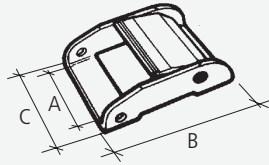

CLAMP LOCKS

Textile Protection

A = Webbing Width
B = Length
C = Width

Clamp Lock 50 mm

Order-No.: 12 907 00 000 12

webbing width: 50 mm
total length: 76 mm
total width: 60 mm
breaking strength: 1.000 daN

Clamp Lock 25 mm

Order-No.: 12 605 00 000 13

webbing width: 25 mm
total length: 64 mm
total width: 35 mm
breaking strength: 680 daN

Buckle 50 mm Vinyl coated

Order-No.: 12 806 00 000 16

webbing width: 50 mm
total length: 45 mm
total width: 75 mm
breaking strength: 1.800 daN

Clamp Locks 25 mm

Order-No.: 12 804 00 000 20

webbing width: 25 mm
total length: 53 mm
total width: 32 mm
breaking strength: 350 daN

Clamp Lock 50 mm with Roll

Order-No.: 12 802 00 000 12

webbing width: 50 mm
total length: 57 mm
total width: 68 mm
breaking strength: 600 daN

Clamp Locks 25 mm with Roll

Order-No.: 12 801 00 000 12

webbing width: 25 mm
total length: 49 mm
total width: 44 mm
breaking strength: 350 daN

Clamp Lock 35 mm

Order-No.: 12 835 00 000 20

webbing width: 35 mm
total length: 60 mm
total width: 42 mm
breaking strength: 900 daN